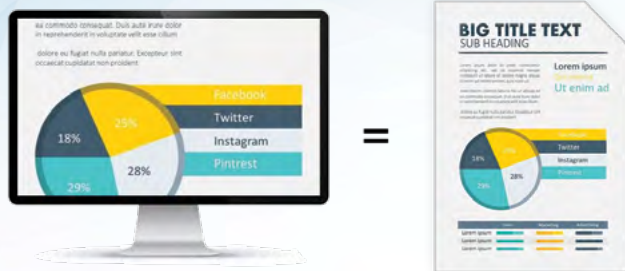

Print hassle-free

Ask for printers with Adobe inside

— What you see is what gets printed —

Printers with **Adobe Embedded Print Engine** ensure accurate printing from desktop, mobile devices and cloud services. Print with confidence from Word, Excel, PowerPoint, Adobe Acrobat, InDesign, Illustrator, Photoshop, web browsers, and more. Based on the same core technology built into Adobe's creative applications and Adobe Acrobat DC, it delivers faster and superior quality prints.

Seen on-screen, accurately reproduced on paper.

Superior PDF rendering and color handling deliver accurate prints that match what you see on desktop and mobile.

The power to print from anywhere, error-free.

Easily print from desktop, mobile, and the cloud. Adobe Embedded Print Engine efficiently handles a wide range of documents such as Word, PowerPoint, Excel, PDF, and web pages in an error-free way, ensuring what you see on-screen is printed perfectly on paper.