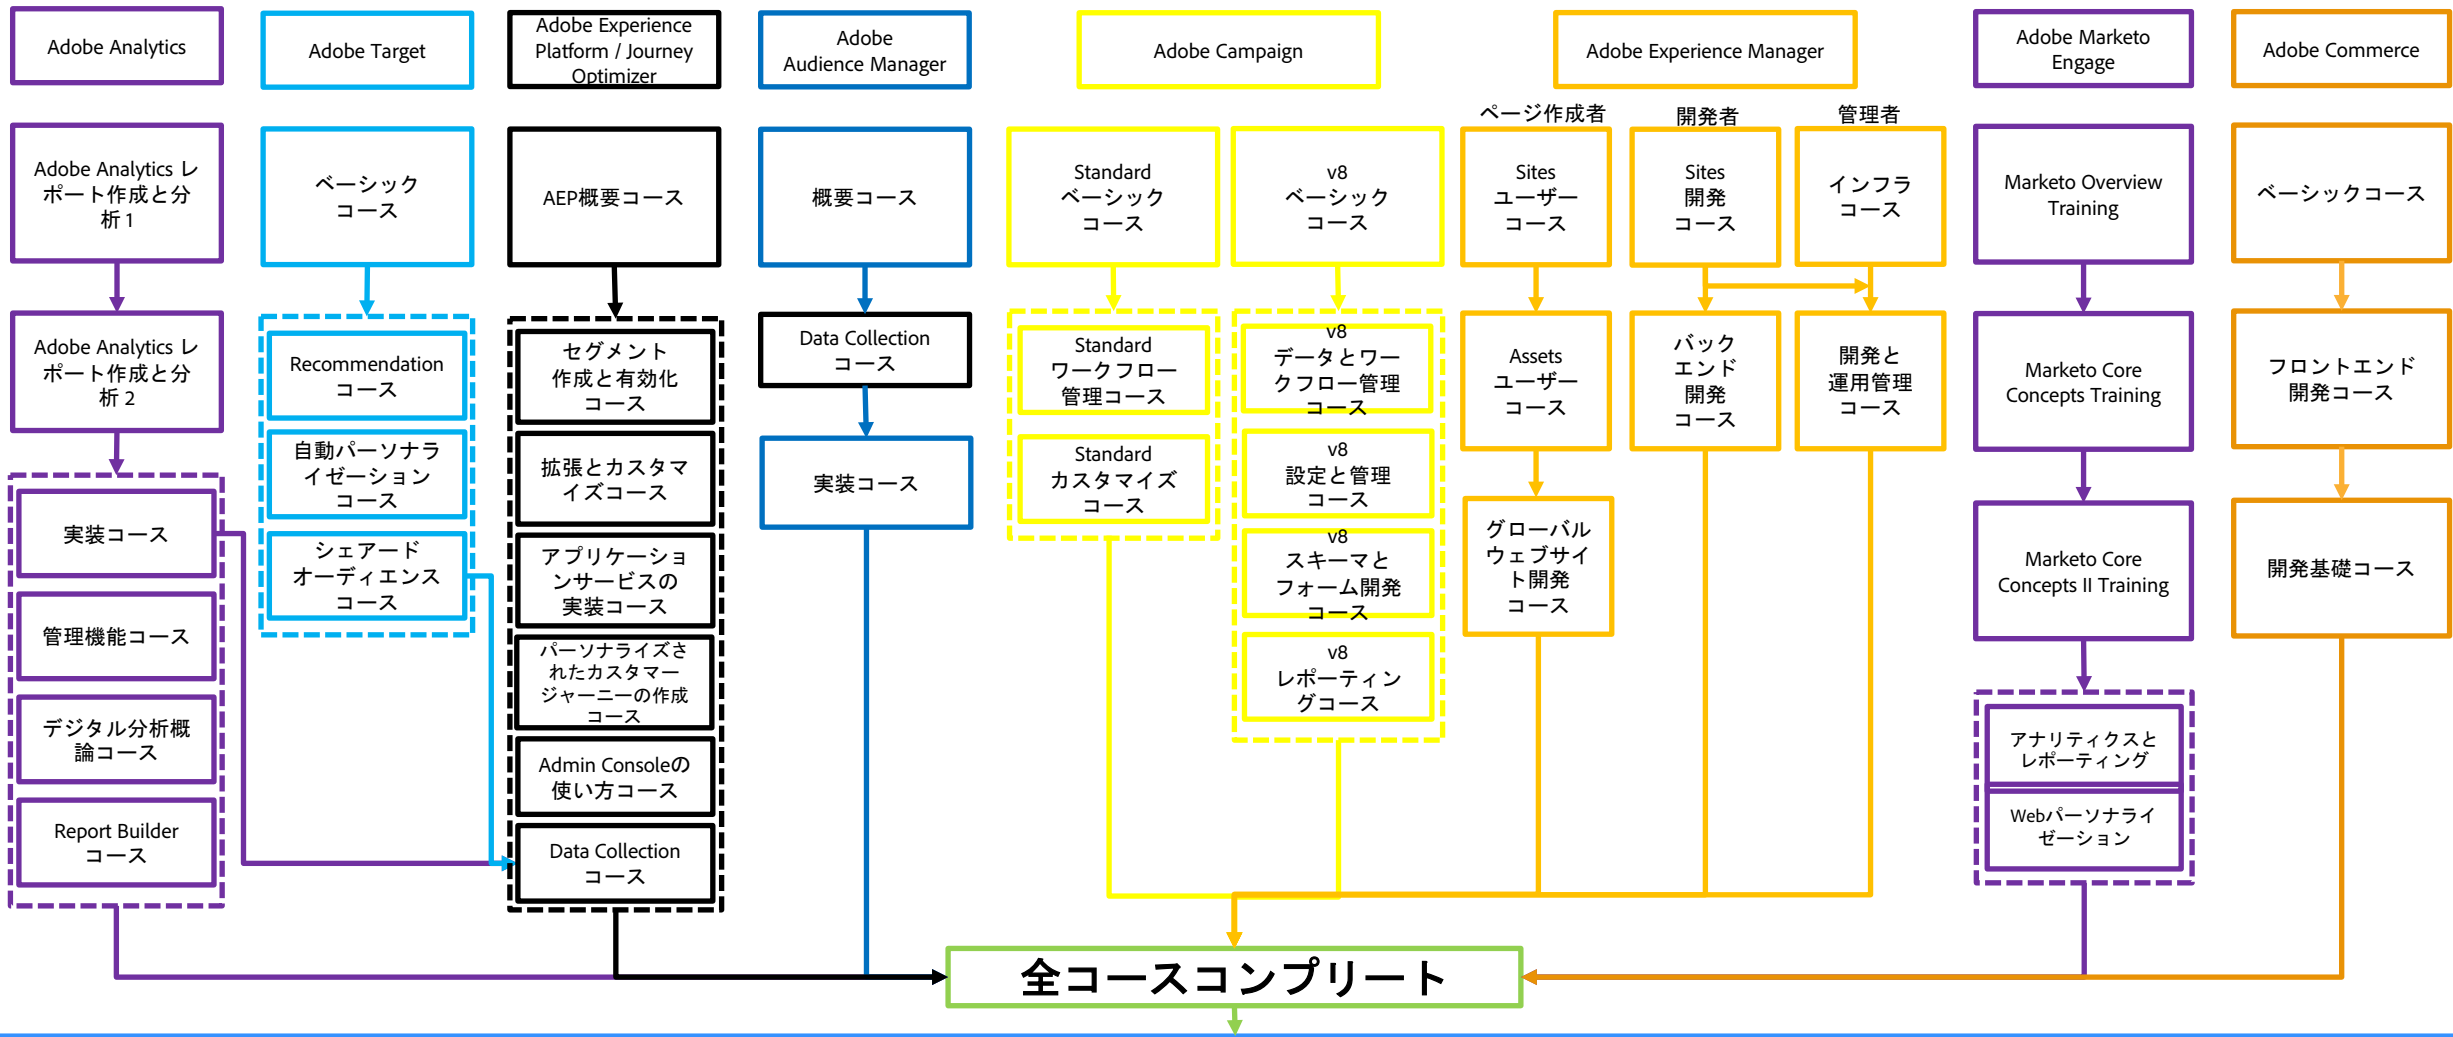

Learning Paths

Adobe Digital Learning Services

Adobe Experience Cloud Learning Path (おすすめの受講順序)

Adobe Analytics Learning Path (やりたいこと別)

Adobe Target Learning Path (やりたいこと別)

Adobe Audience Manager Learning Path (やりたいこと別)

Adobe Campaign Learning Path (やりたいこと別)

Adobe Experience Manager 6.5/Cloud Learning Path (やりたいこと別)

Adobe Marketo Engage Learning Path (やりたいこと別)

Adobe Commerce Learning Path (やりたいこと別)

Adobe Experience Platform / Journey Optimizer Learning Path (やりたいこと別)