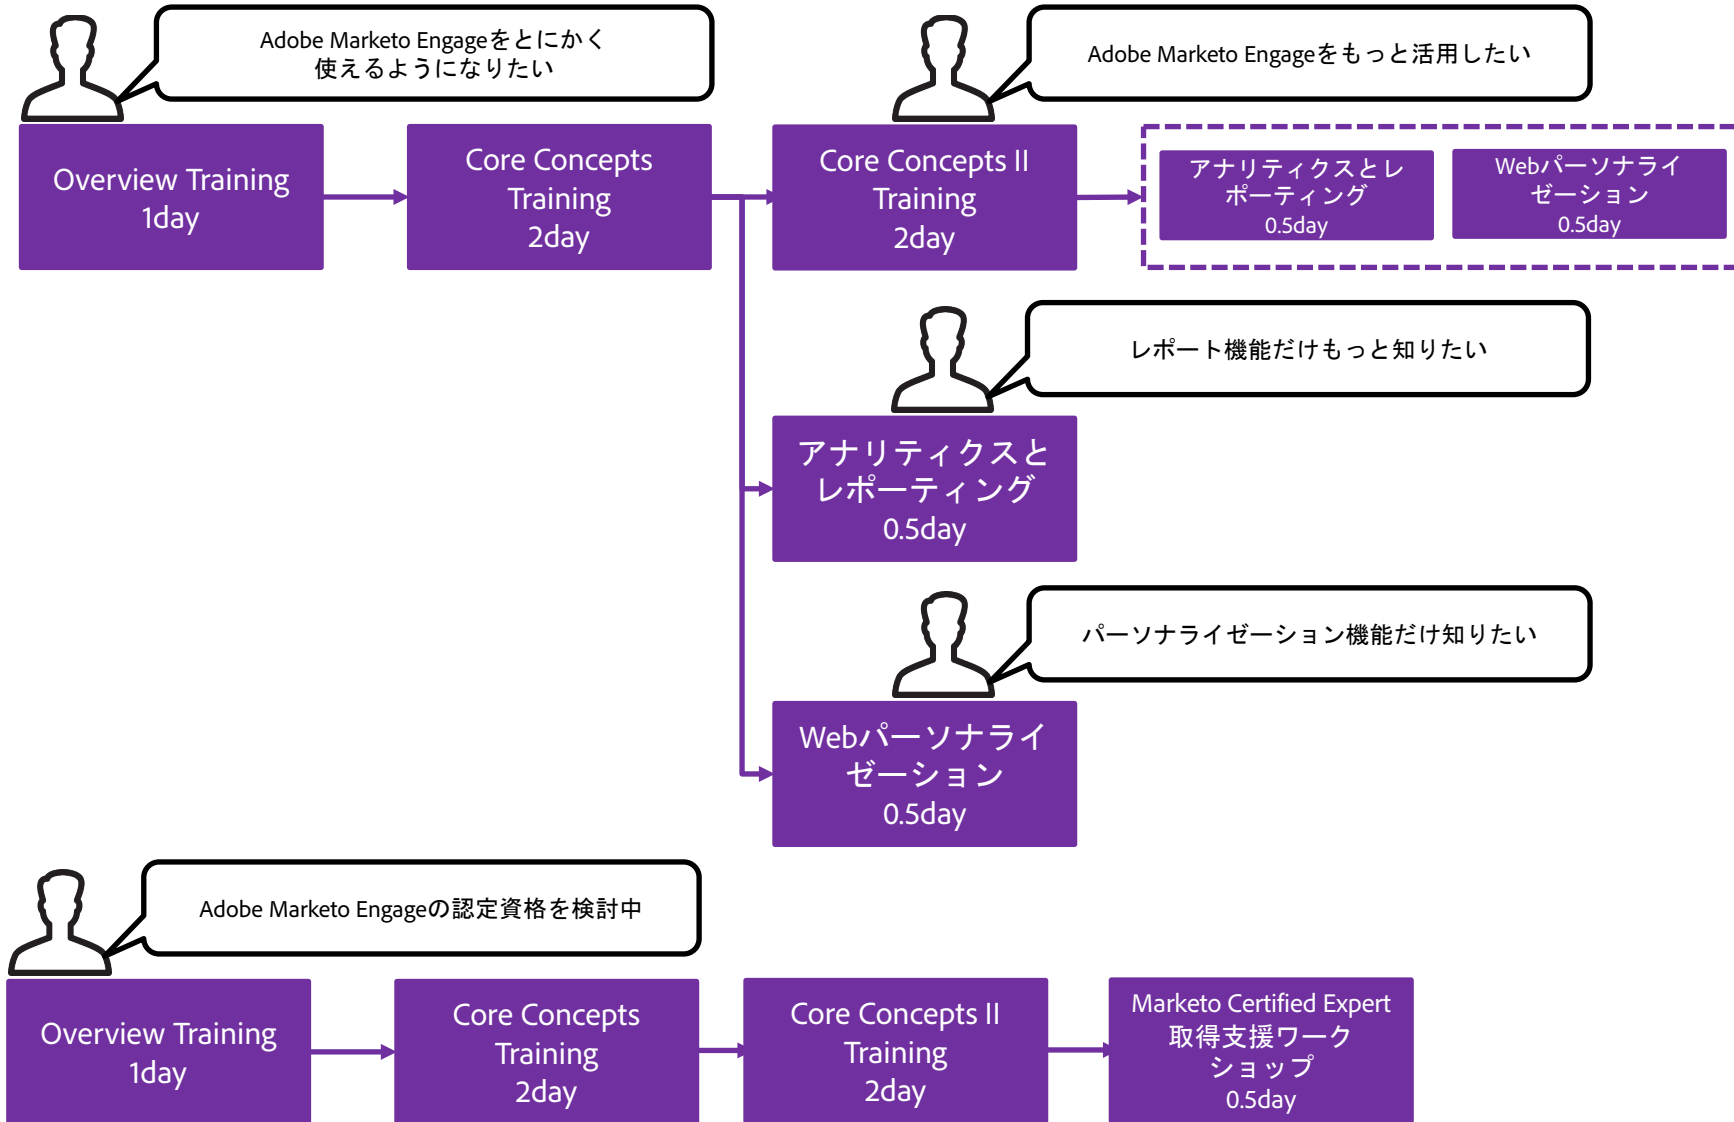

Learning Paths

Adobe Digital Learning Services

Adobe Experience Cloud Learning Path (おすすめの受講順序)

Adobe Analytics Learning Path (やりたいこと別)

Adobe Target Learning Path (やりたいこと別)

Adobe Audience Manager Learning Path (やりたいこと別)

Adobe Campaign Learning Path (やりたいこと別)

Adobe Experience Manager 6.5/Cloud Learning Path (やりたいこと別)

Adobe Marketo Engage Learning Path (やりたいこと別)

Adobe Commerce Learning Path (やりたいこと別)

Adobe Experience Platform / Journey Optimizer Learning Path (やりたいこと別)