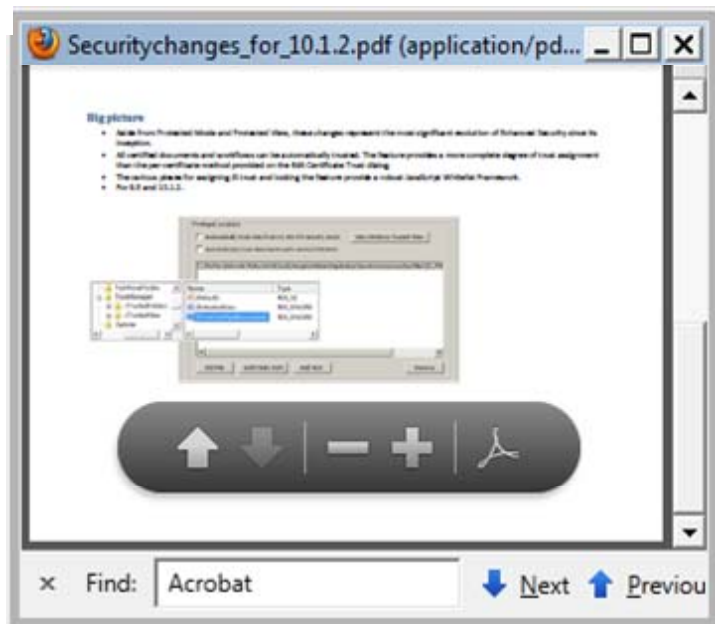

Originals\AllowByteRangeRequests

Originals\DownloadEntireFile

The label identifies the default PDF viewer set by:

- UI: **Preferences > General > Select Default PDF Handler**
- A registry preference.
- A command line property (see the Admin Guide)

Read Mode OFF

Read Mode ON

Standard bar

Navigator for Flash

Embedded PDF

Images in a Portfolio

Read Mode optimizes the screen for the reading and presentation of PDFs. Menus and panels disappear and a semi-transparent floating toolbar appears for navigation when the cursor enters the small activation area around the Read Mode menu bar. The bar fades after three seconds of inactivity.