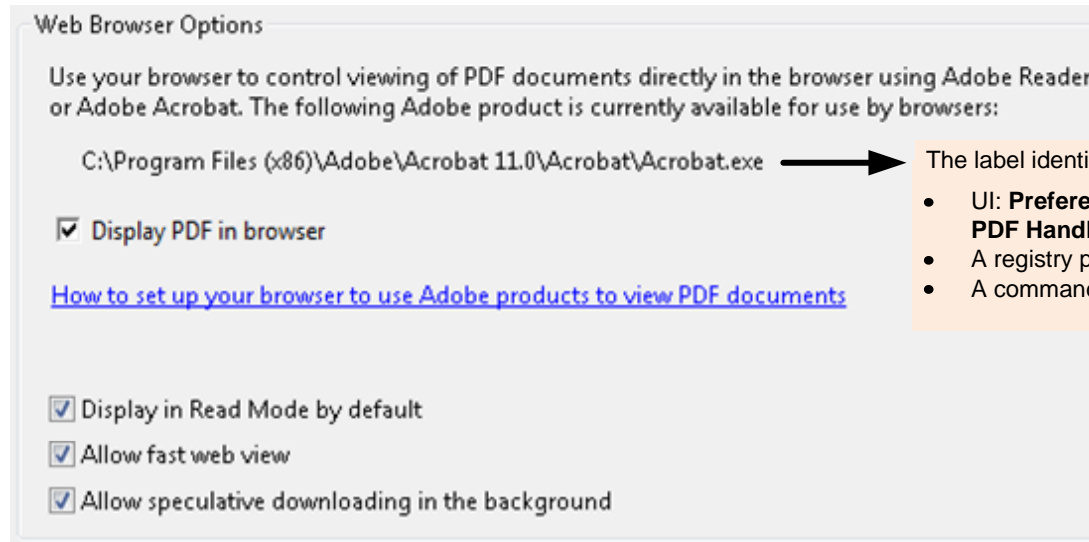

BROWSER INTEGRATION QUICK KEY

Preferences reside in **HKCU\Software\Adobe\<product name>\<version>**

Deprecated with 11.0: **Originals\BrowserIntegration**

New with 11.0

AVGeneral\BrowserDisplayInReadMode

Originals\AllowByteRangeRequests

Originals\DownloadEntireFile

The label identifies the default PDF viewer set by:

- UI: **Preferences > General > Select Default PDF Handler**
- A registry preference.
- A command line property (see the Admin Guide)